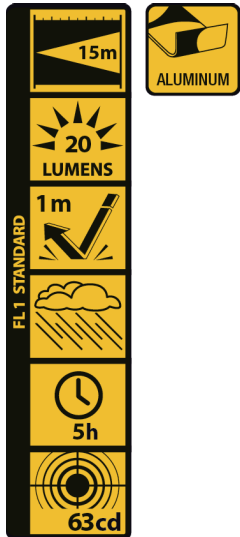

0.5 Watt LED Flashlight • 20 Lumen Power

M-FL-003-DU

Function	On - Off
LED Type	0.5 Watt LED
Light Output	20 lumens
Beam Distance	15m
Run Time	5h
Water Resistance	IPX4
Material	Aluminium
Color	Black
Battery operated	1x AAA Alkaline included
Accessory	Keychain
Dimensions	ø 1.40cm x 8.20cm
Packaging	1 piece in blister
EAN	0884620049560